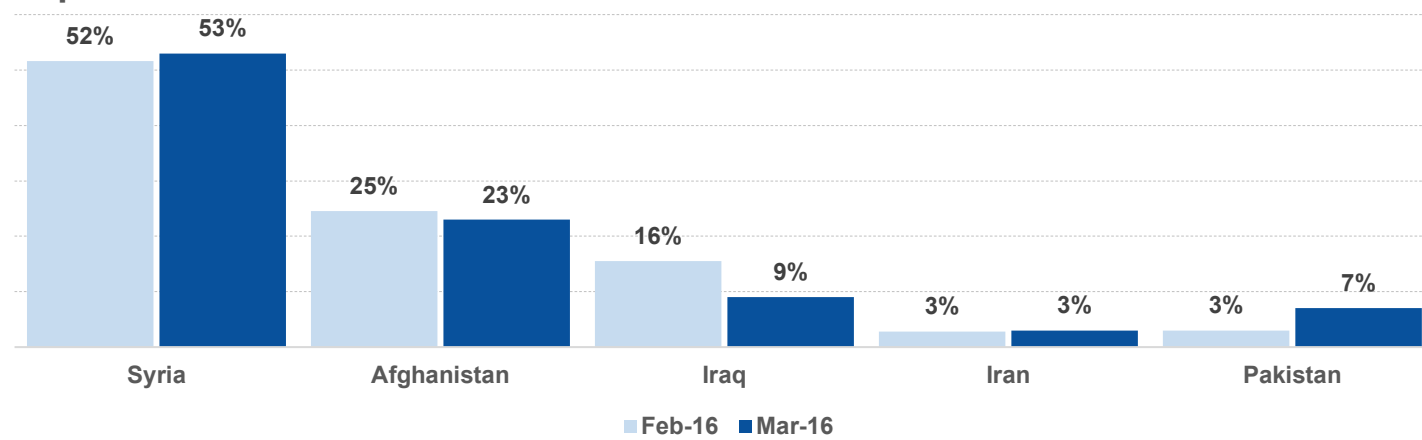

Top nationalities of arrivals in Greece