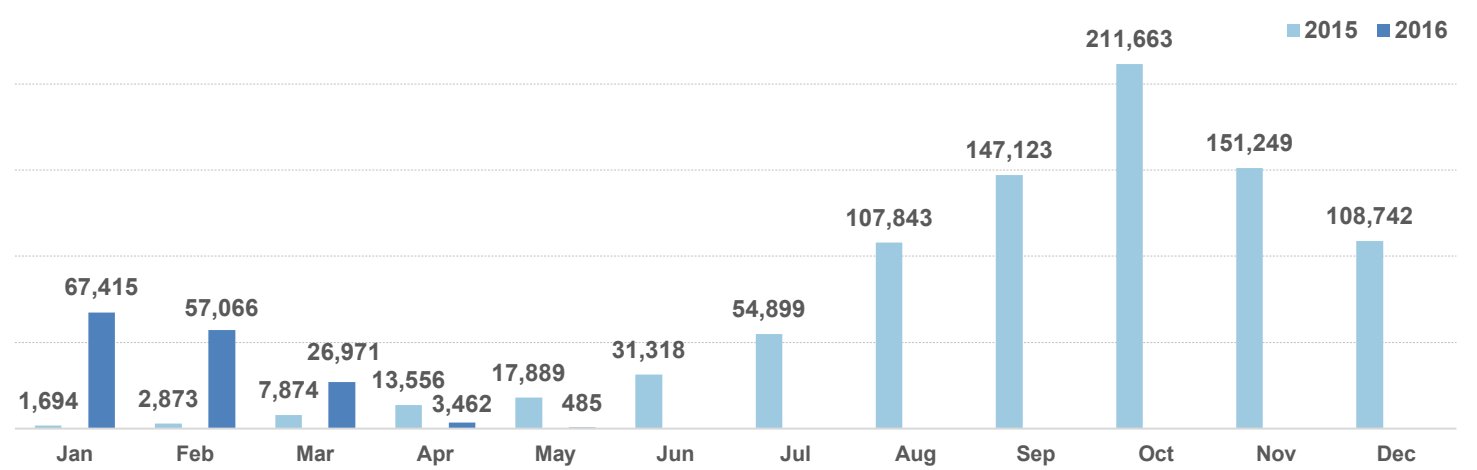

Total arrivals in Greece (Jan - 08 May 2016): 155,399

Total arrivals in Greece during May 2016: 485

Average daily arrivals during May 2016: 61

Average daily arrivals during Apr 2016: 115

Estimated departures from islands to Mainland: 0

Dead and missing
272 dead - 152 missing (2015)
138 dead - 24 missing (5 May 2016)

(Source: Hellenic Coast Guard, Greek territorial waters)

Arrivals per month

Estimated # of arrivals during the last seven days

(Based on arrivals or registration figures as provided by authorities, arrows indicating higher or lower number based on the day before)

| | | |
|-----------|---|-----|
| 2-05-2016 | ▲ | 123 |
| 3-05-2016 | ▼ | 53 |
| 4-05-2016 | ▲ | 87 |
| 5-05-2016 | ▲ | 123 |
| 6-05-2016 | ▼ | 14 |
| 7-05-2016 | ▲ | 48 |
| 8-05-2016 | ▼ | 37 |

Asylum applications

(Applications are not necessarily made by new arrivals)

Source: Asylum service

Relocation Procedures (up to 24th Apr.)

Total Relocation Requests: 2,799
Implemented Transfers (Departures): 860