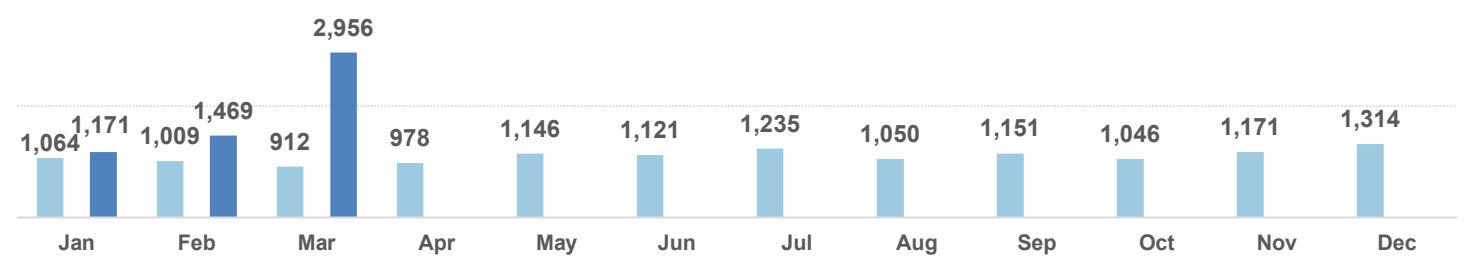

Total arrivals in Greece (Jan - 08 May 2016): 155,399

Total arrivals in Greece during May 2016: 485

Average daily arrivals during May 2016: 61

Average daily arrivals during Apr 2016: 115

Estimated departures from islands to Mainland: 0

Dead and missing
272 dead - 152 missing (2015)
138 dead - 24 missing (5 May 2016)

(Source: Hellenic Coast Guard, Greek territorial waters)

Arrivals per month

Estimated # of arrivals during the last seven days

(Based on arrivals or registration figures as provided by authorities, arrows indicating higher or lower number based on the day before)

| | | |
|-----------|---|-----|
| 2-05-2016 | ▲ | 123 |
| 3-05-2016 | ▼ | 53 |
| 4-05-2016 | ▲ | 87 |
| 5-05-2016 | ▲ | 123 |
| 6-05-2016 | ▼ | 14 |
| 7-05-2016 | ▲ | 48 |
| 8-05-2016 | ▼ | 37 |

Asylum applications

(Applications are not necessarily made by new arrivals)

Source: Asylum service

Relocation Procedures (up to 24th Apr.)

Total Relocation Requests: 2,799
Implemented Transfers (Departures): 860