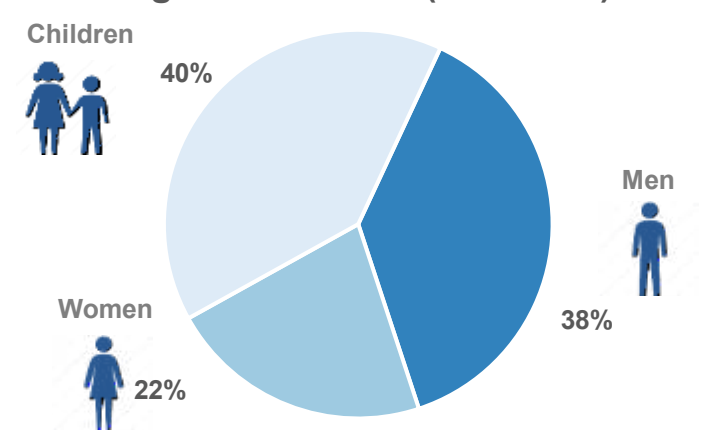

Age and Gender (1-31 Mar.)