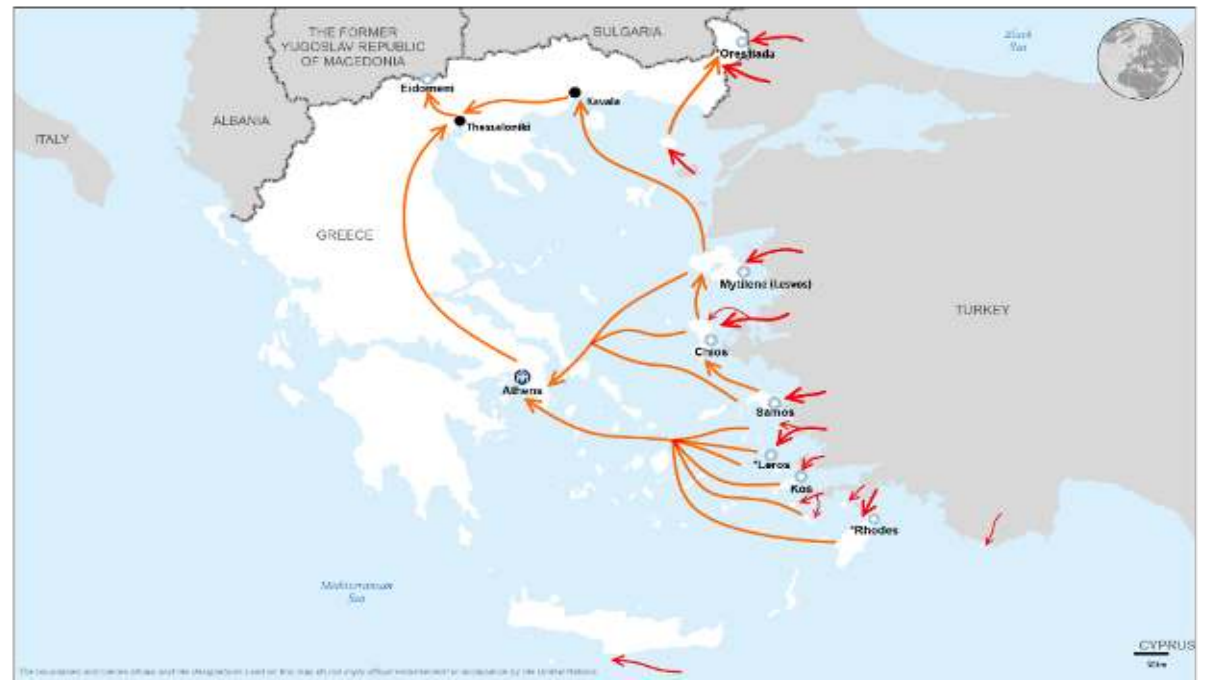

Total arrivals in Greece (Jan - 08 May 2016): 155,399

Total arrivals in Greece during May 2016: 485

Average daily arrivals during May 2016: 61

Average daily arrivals during Apr 2016: 115

Estimated departures from islands to Mainland: 0

Dead and missing
272 dead - 152 missing (2015)
138 dead - 24 missing (5 May 2016)

(Source: Hellenic Coast Guard, Greek territorial waters)

Arrivals per month

Estimated # of arrivals during the last seven days